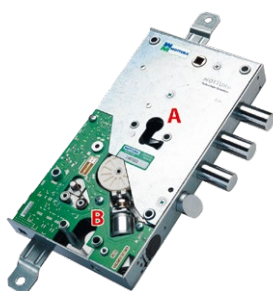

Three-points for double cylinder

Upper lock with Ø 20 mm latchbolt activated by cylinder and 8 handle square.

Reversible latchbolt.

Lower lock with upper lock blocking function. **Disables the use of electronics.**

Cylinders, reinforcements and other accessories are **NOT** included.

Dependent locks. Activate A first, then proceed with B.

SUPPLIED

Security locks with block lever on deadbolts

ON REQUEST

Lock with forced cylinder extraction protection system

Locks can be supplied with mechanic or electronic burglary-resistant system (extraction of the cylinder) **T** .

The electronic sensor (Mottura patent) avoids false maneuvers in absence of the cylinder.