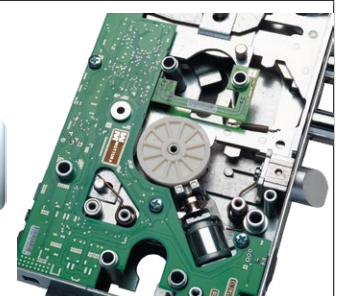

ON REQUEST

Lock with forced cylinder extraction protection system

Locks can be supplied with mechanic or electronic burglary-resistant system (extraction of the cylinder) **T** .

The electronic sensor (Mottura patent) avoids false maneuvers in absence of the cylinder.