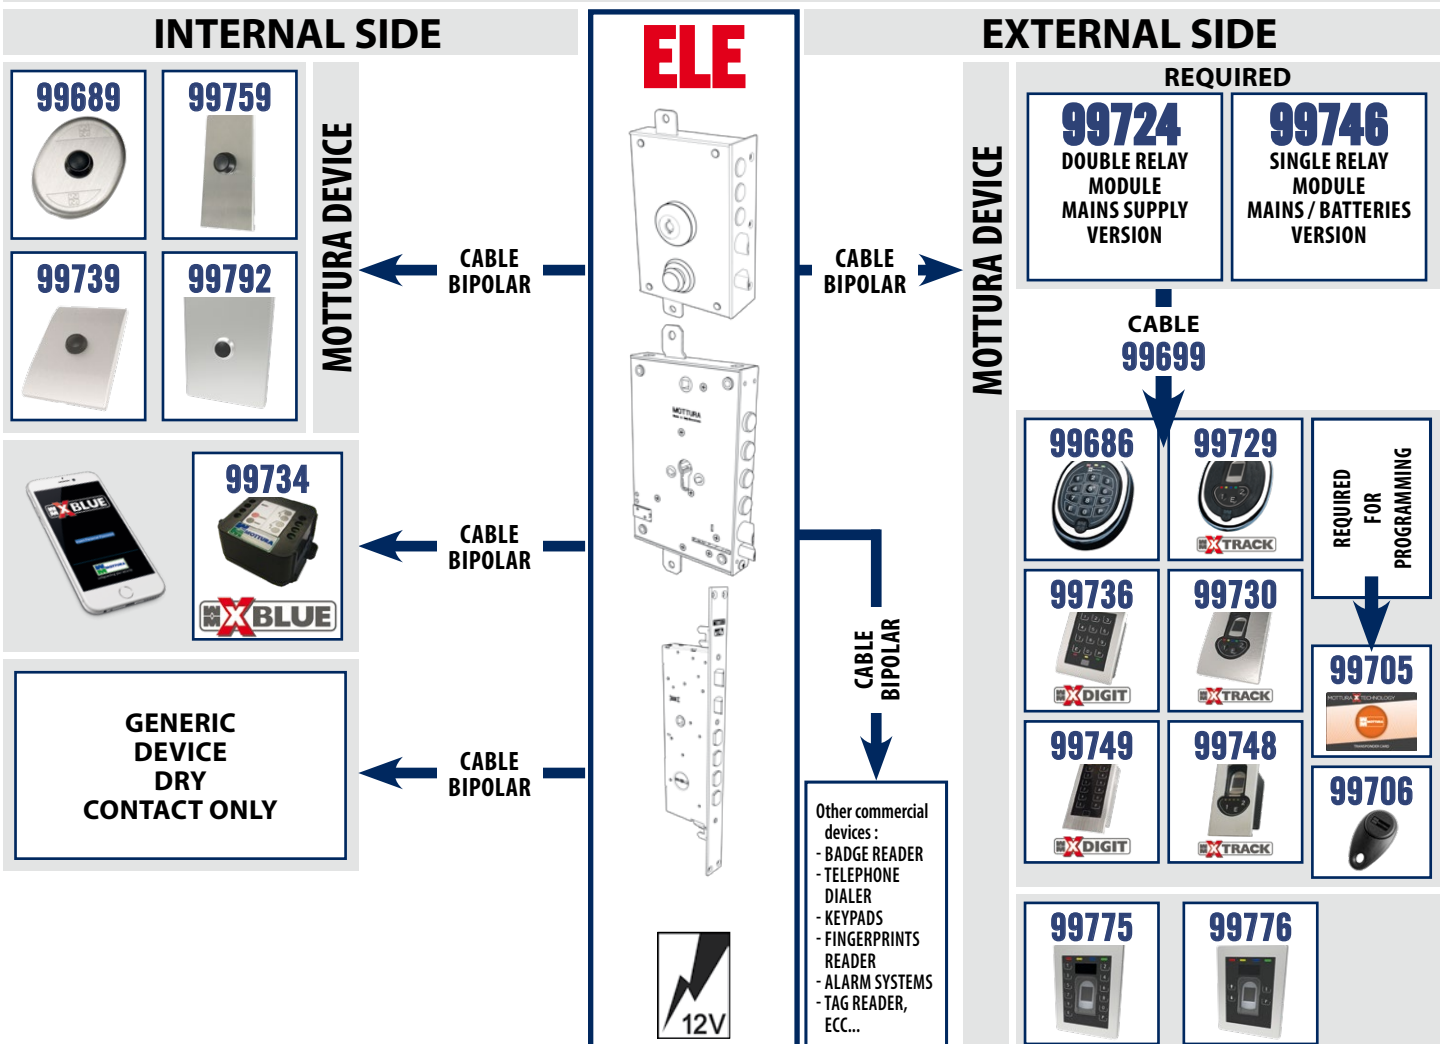

### Master key system KA (Keyed Alike)

Several cylinders with the same code can be opened with the same key.

### Master key system MK (Master Key)

A single master key opens all the cylinders in the system, while each of the individual keys opens its own cylinder.

Maximum number of keys with different combination = 10

## CONFIGURATIONS

MOTTURA

TECHNOLOGY

**b**E MOTTURA, **b**E TECHNOLOGY

- Electromechanical motorized lock
- Controlled and managed via app B-UliXe + weBtechnology
- Up to 100 supported devices (smartphones, peripherals, codes...)
- Integrated access control (storing 1000 events and time management)
- Managed in proximity or remotely via cloud, with or without bridge
- Internal diagnostic system
- Integrated magnetic sensor for self-closing
- Mains or battery power supply
- Integrated BLE 5.0
- Signal LED