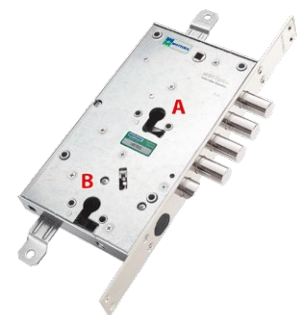

Three-points for double cylinder

Upper lock with Ø 20 mm latchbolt activated by cylinder and 8 handle square.

Reversible latchbolt.

Lower lock with upper lock blocking function. **Disables the use of electronics.**

Cylinders, reinforcements and other accessories are **NOT** included.

Dependent locks. Activate A first, then proceed with B.