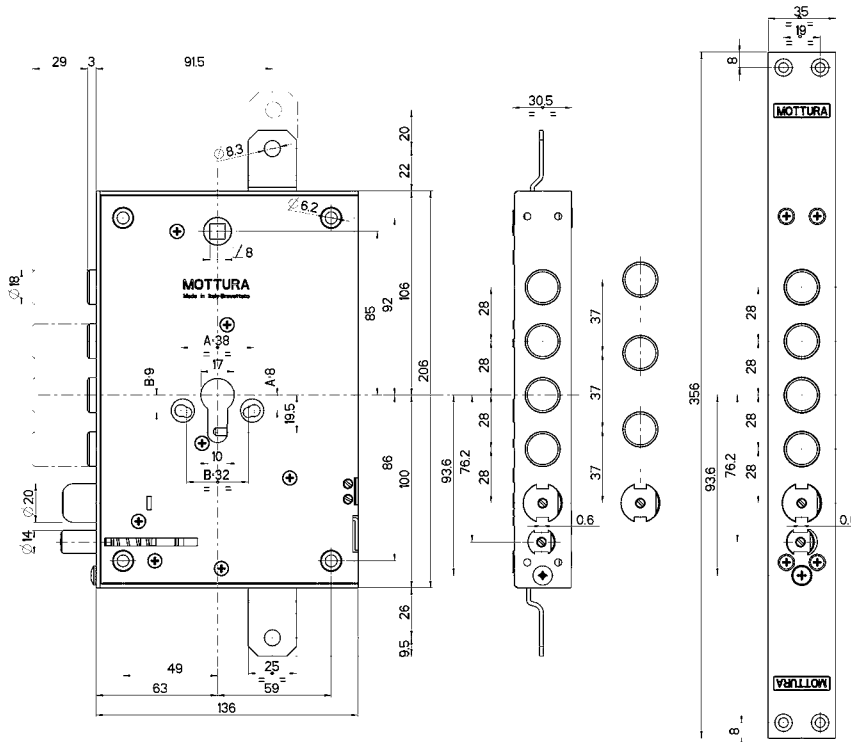

## Characteristics

Variation in centre distance: ..../28 - ..../37

- Three-points lock
  - Cylinder and handle backset 63 mm
  - Round bolt Ø 18 mm with 29 mm travel
  - Bar travel 20 mm
  - All articles are supplied either left or right version (specify in the order)
  - Power supply: 12V AC. (transformer 25VA)
- Latchbolt with burglar-proof system**