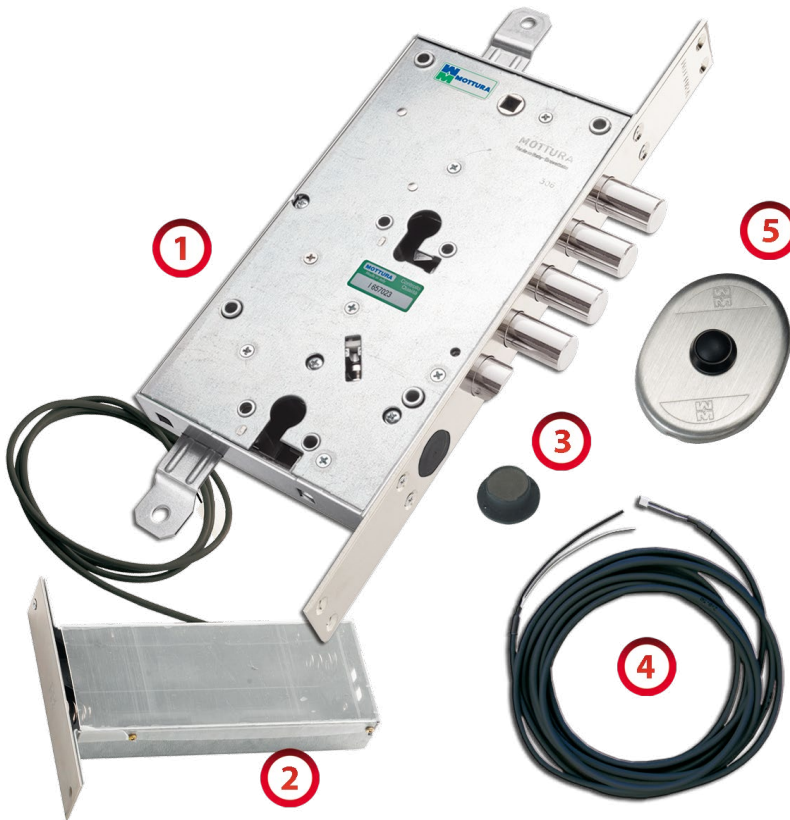

49.A20

MADE IN ITALY