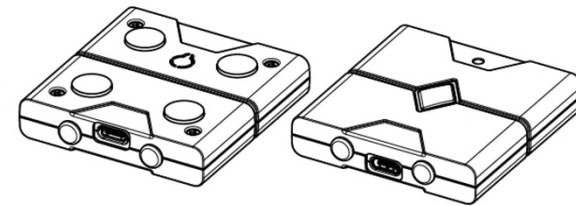

- Bridge allowing to connect the system to the cloud and managing it remotely, accessing to all data of the lock/smart lock (list of accesses, diagnostics, burglar control, opening-closing remotely)
- Connection to intercom for their management and opening
- Powered through USB-C cable
- Integrated BLE 5.0 and Wifi

Presca USB-C per alimentazione