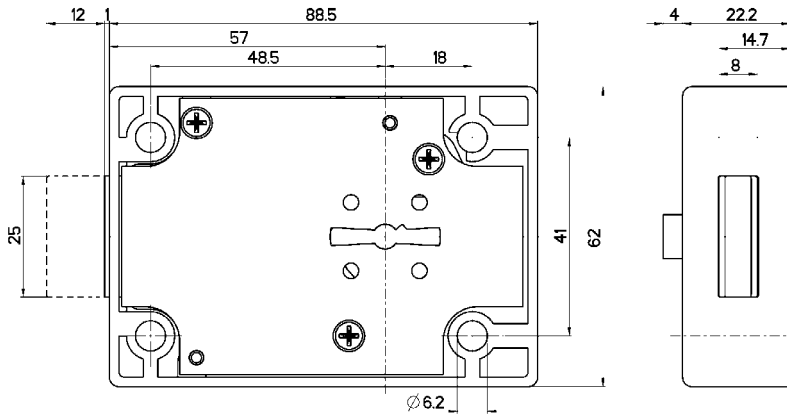

65

LOCKS FOR SECURITY CABINETS

DOUBLE-BITTED
LOCKS

safeguarding your security

65.100

MADE IN ITALY

Characteristics

- Side deadlock
- Key and knob backset 57 mm
- Square bolt 25x8 mm
- Bolt travel 12 mm
- The article is supplied right-hand version only

On request

- the locks can be supplied with:
- keys with 60 mm stem art. 92102/5 for art. 65.100
 - Female keys 60 mm art. 92299/5 for art. 65.100/F
 - external key guide bushing art. 99101V5 or 99101N5

The key cannot be removed when lock is open.

65.100

Side deadlock for security cabinets and various locking purposes
Version with double-bitted key command
Bolt travel 12 mm
8 levers

The lock is equipped with:
• 3 keys with 36 mm stem art. 92229/5
• escutcheon art. 95223
The article is supplied right-hand version only
Other accessories are **NOT** included

65.564

MADE IN ITALY

key length	X
40 mm	18 mm
60 mm	45 mm

Characteristics

- Three-points
- Key and knob backset 70 mm
- Round bolts Ø 18 mm with 40 mm travel
- Bar travel 40 mm

The lock is equipped with:

- 3 keys with 40 mm stem 92187
- internal escutcheon art.95215