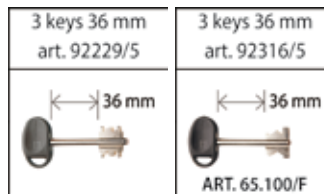

65

LOCKS FOR SECURITY CABINETS

DOUBLE-BITTED
LOCKS

safeguarding your security

65.100

MADE IN ITALY

Characteristics

- Side deadlock
- Key and knob backset 57 mm
- Square bolt 25x8 mm
- Bolt travel 12 mm
- The article is supplied right-hand version only

On request

- the locks can be supplied with:
- keys with 60 mm stem art. 92102/5 for art. 65.100
 - Female keys 60 mm art. 92299/5 for art. 65.100/F
 - external key guide bushing art. 99101V5 or 99101N5

The key cannot be removed when lock is open.

65.100

Side deadlock for security cabinets and various locking purposes
Version with double-bitted key command
Bolt travel 12 mm
8 levers

The lock is equipped with:
• 3 keys with 36 mm stem art. 92229/5
• escutcheon art. 95223
The article is supplied right-hand version only
Other accessories are **NOT** included

65.564

MADE IN ITALY

key length	X
40 mm	18 mm
60 mm	45 mm

Characteristics

- Three-points
- Key and knob backset 70 mm
- Round bolts Ø 18 mm with 40 mm travel
- Bar travel 40 mm

The lock is equipped with:

- 3 keys with 40 mm stem 92187
- internal escutcheon art.95215