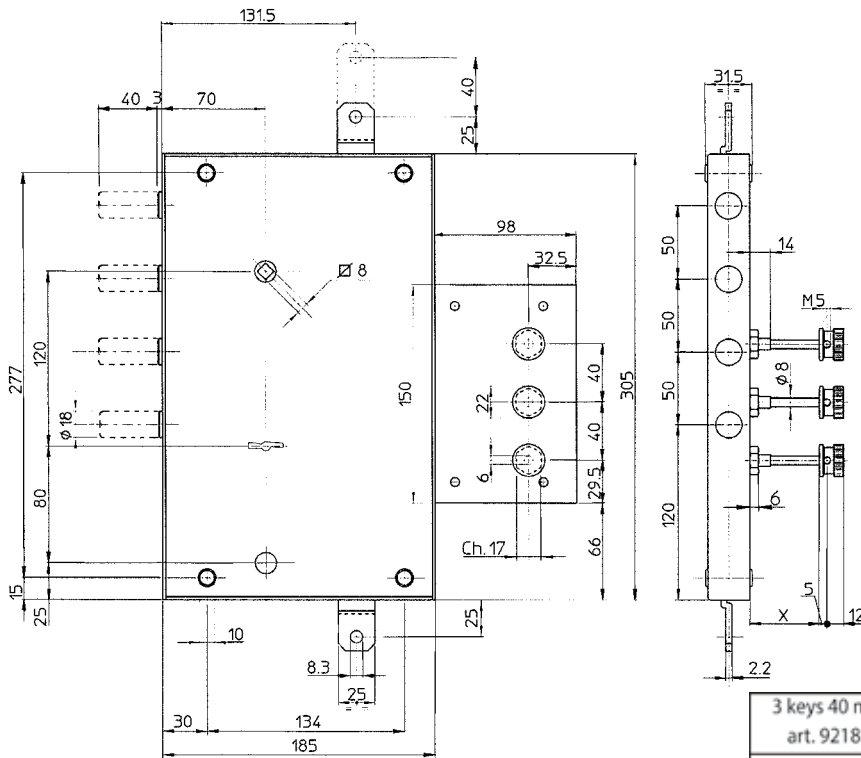

The key cannot be removed when lock is open.

65.100

Side deadlock for security cabinets and various locking purposes
Version with double-bitted key command
Bolt travel 12 mm
8 levers

The lock is equipped with:
• 3 keys with 36 mm stem art. 92229/5
• escutcheon art. 95223
The article is supplied right-hand version only
Other accessories are **NOT** included

65.564

MADE IN ITALY

key length	X
40 mm	18 mm
60 mm	45 mm

Characteristics

- Three-points
- Key and knob backset 70 mm
- Round bolts Ø 18 mm with 40 mm travel
- Bar travel 40 mm

The lock is equipped with:

- 3 keys with 40 mm stem 92187
- internal escutcheon art.95215