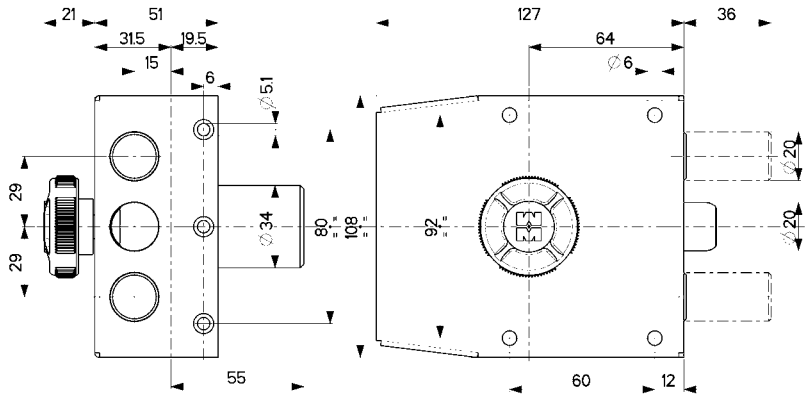

30.411

MADE IN ITALY

Characteristics

- Side locks
- 64 mm backset
- 36 mm bolts travel
- 50 mm external pump cylinder see end of section for different lengths.
- Internal opening with knob
- All items supplied right-hand and left-hand (specify in the order)
- Finish: Brown enamelled

Supplied with :

- n. 3/5 keys
- n. 1 escutcheon art. 95148/N (95148 for Ø30)
- n. 1 striker plate art. 94128
- screws and small parts

FOR ORDERS, ADD TO THE ARTICLE CODE

"A" FOR CHAMPIONS® C10

"B" FOR CHAMPIONS® C28PLUS (specify number of keys)