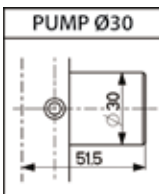

30.411

MADE IN ITALY

Characteristics

- Side locks
- 64 mm backset
- 36 mm bolts travel
- 50 mm external pump cylinder see end of section for different lengths.
- Internal opening with knob
- All items supplied right-hand and left-hand (specify in the order)
- Finish: Brown enamelled

Supplied with :

- n. 3/5 keys
- n. 1 escutcheon art. 95148/N (95148 for Ø30)
- n. 1 striker plate art. 94128
- screws and small parts

FOR ORDERS, ADD TO THE ARTICLE CODE

"A" FOR CHAMPIONS® C10

"B" FOR CHAMPIONS® C28PLUS (specify number of keys)