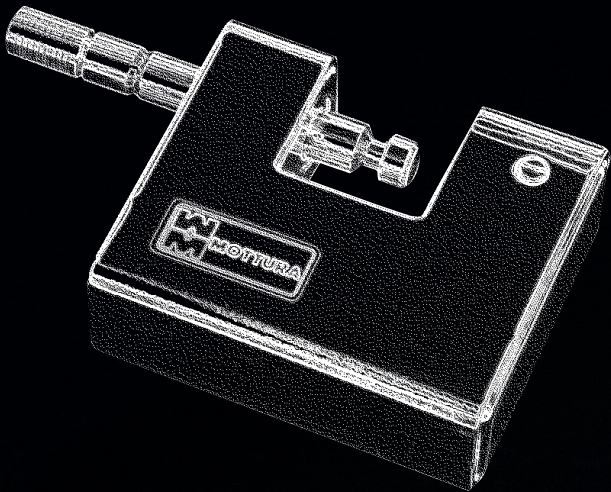

# PADLOCKS

MADE  
IN  
ITALY

CYLINDER

*safeguarding your security*

A padlocks with security cylinder integrates the **CHAMPIONS®** range extending the possibilities of employment offered by the europrofile cylinders.  
All padlocks are compatible with **CHAMPIONS®** master key systems.

Available models:

- **STANDARD SHACKLE**
- **PROTECTED SHACKLE**
- **HIGH SECURITY PADLOCK**

**STANDARD** and **PROTECTED** padlocks have a solid brass structure, hardened steel shackle, chrome finish. The **HIGH SECURITY** model has a zamak alloy structure with shell, fore and rear bottom in carbonitured steel and chrome finish. Shackle in stain-less steel, protection of the keyhole in carbonitured steel and chrome finish.

**L247/255/355** padlocks are equipped with a special easy-to-replace half cylinder.  
(code example CP8SL...)

**L..L190** high security padlock is equipped with a standard half cylinder M type.

<h2>L..L190</h2>			
Article	CHAMPIONS® Level		
LP4L190	PRO	<p>High security padlock with Champions® cylinder. Supplied with: - 3/5 keys in a sealed packet - Owner's card</p> <p><b>Package of 1</b></p>	
LP8L190	C28PLUS		
LP6L190	CP6		
L55L190	C55		
<h2>L..L247</h2>			
Article	CHAMPIONS® Level		
LP4L247	PRO	<p>Chromate padlocks with Champions® cylinder. Supplied with: - 3/5 keys in a sealed packet - Owner's card</p> <p><b>Package of 1</b></p>	
LP8L247	C28PLUS		
LP6L247	CP6		
L55L247	C55		
<h2>L..L255</h2>			
Article	CHAMPIONS® Level		
LP4L255	PRO	<p>Chromate padlocks with Champions® cylinder. Supplied with: - 3/5 keys in a sealed packet - Owner's card</p> <p><b>Package of 1</b></p>	
LP8L255	C28PLUS		
LP6L255	CP6		
L55L255	C55		
<h2>L..L355</h2>			
Article	CHAMPIONS® Level		
LP4L355	PRO	<p>Chromate padlock with protected shackle with Champions® cylinder. Supplied with: - 3/5 keys in a sealed packet - Owner's card</p> <p><b>Package of 1</b></p>	
LP8L355	C28PLUS		
LP6L355	CP6		
L55L355	C55		