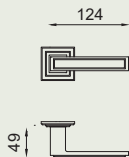

R GI19

FINE GI41