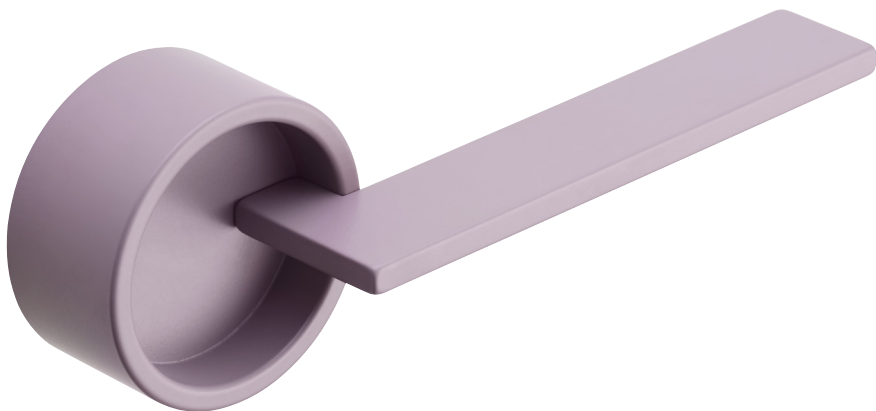

timeless

design:
Marco Pisati

made in italy

TL01
AVP

186-

dnd22-23