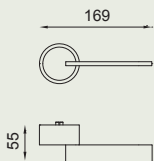

Alluminio
Aluminium

FINE TL01

FINE TL40 - set
TL39 - singolo

Pomolino per mobili
Knob furniture

FINE TL70