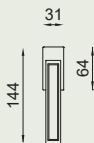

Ottone forgiato
Forged brass

R GI19

FINE GI41

R GI22V

🔒 GI22TS

GI10