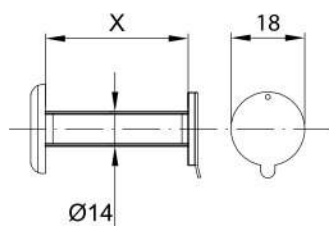

Pedret

Mirillas ópticas, Barcelona
Door viewers

Širokougona špijunka, telo puni mesing Ø14mm
plastična leća, tanki poklopac

- EVC X = 15-25mm
- EVL X = 35-55mm
- EVLE X = 55-70mm

Površinska obrada: hrom sjaj, hrom mat, mesing sjaj.

Širokougona špijunka, telo puni mesing Ø14mm
plastična leća, debeli poklopac

- SALE X = 55-70mm
- SWLE X = 50-80mm

Površinska obrada: hrom sjaj.

Širokougona špijunka, telo puni mesing Ø16mm
plastična leća, debeli poklopac

More easy to operate
More security to view

GS8040

Model: GS8040
4.0"HD

Specification:

Fits door 30-110mm
(1.18"-4.32")
Fits barrel hole: 14-28mm
Sensor: 2.0 Mega Pixel CMOS
LCD screen: 4.0" TFT 800x480
Power source: 3AAA Batteries
(good for approx. 4000 "peep")
View angle: 160 degree
Weight: 220g (battery: 96g)
Size: 122(W)x66(H)x16(D)mm

Contents:

Digital door viewer
Camera and the mainframe

User manual   

GS9040

Model: GS9040
4.0"HD
DDV

Specification:

Fits door 30-110mm
(1.18"-4.32")
Fits barrel hole: 14-28mm
Sensor: 2.0 Mega Pixel CMOS
LCD screen: 4.0" TFT 800x480
Power source: 3AAA Batteries
(good for approx. 3000 "peep")
View angle: 160 degree
Weight: 240g (battery: 96g)
Size: 115(W)x64(H)x16(D)mm