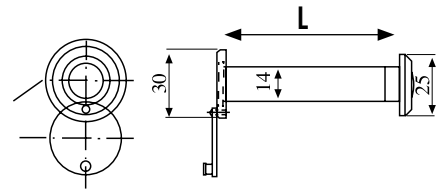

SPIONCINO IGNIFUGO

FIREPROOF DOOR VIEWER

DESCRIZIONE

- Spioncino ignifugo, durata 30 - 60 minuti

DESCRIPTION

- Fireproof door viewer, duration 30 - 60 minutes

A richiesta

Finiture diverse dallo standard per quantità

On request

Different finishes from the standard for quantity

CONFEZIONE MINIMA 25 pcs

Minimum package 25 pcs

Codice Code	"L" Min	"L" Max	Durata min Duration min	Finitura Finishing
SP/I/O50X80X14/EI30	50	80	30	Ottone lucido verniciato - <i>Polished brass</i>
SP/I/B50X80X14/EI30	50	80	30	Ottone graffiato - <i>Scratched brass</i>
SP/I/CL50X80X14/EI30	50	80	30	Cromo lucido - <i>Polished chrome</i>
SP/I/CS50X80X14/EI30	50	80	30	Cromo satinato - <i>Satin chrome</i>

Codice Code	"L" Min	"L" Max	Durata min Duration min	Finitura Finishing
SP/I/O70X110X14/EI30	70	110	30	Ottone lucido verniciato - <i>Polished brass</i>
SP/I/B70X110X14/EI30	70	110	30	Ottone graffiato - <i>Scratched brass</i>
SP/I/CL70X110X14/EI30	70	110	30	Cromo lucido - <i>Polished chrome</i>
SP/I/CS70X110X14/EI30	70	110	30	Cromo satinato - <i>Satin chrome</i>

Codice Code	"L" Min	"L" Max	Durata min Duration min	Finitura Finishing
SP/I/O50X80X14/EI60	50	80	60	Ottone lucido verniciato - <i>Polished brass</i>
SP/I/B50X80X14/EI60	50	80	60	Ottone graffiato - <i>Scratched brass</i>
SP/I/CL50X80X14/EI60	50	80	60	Cromo lucido - <i>Polished chrome</i>
SP/I/CS50X80X14/EI60	50	80	60	Cromo satinato - <i>Satin chrome</i>

Codice Code	"L" Min	"L" Max	Durata min Duration min	Finitura Finishing
SP/I/O70X110X14/EI60	70	110	60	Ottone lucido verniciato - <i>Polished brass</i>
SP/I/B70X110X14/EI60	70	110	60	Ottone graffiato - <i>Scratched brass</i>
SP/I/CL70X110X14/EI60	70	110	60	Cromo lucido - <i>Polished chrome</i>
SP/I/CS70X110X14/EI60	70	110	60	Cromo satinato - <i>Satin chrome</i>