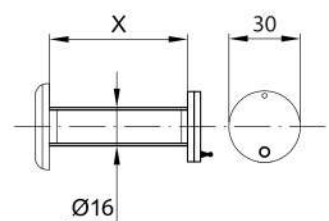

Pedret

Mirillas ópticas, Barcelona
Door viewers

Širokougona špijunka, telo puni mesing Ø14mm
plastična leća, tanki poklopac

- EVC X = 15-25mm
- EVL X = 35-55mm
- EVLE X = 55-70mm

Površinska obrada: hrom sjaj, hrom mat, mesing sjaj.

Širokougona špijunka, telo puni mesing Ø14mm
plastična leća, debeli poklopac

- SALE X = 55-70mm
- SWLE X = 50-80mm

Površinska obrada: hrom sjaj.

Širokougona špijunka, telo puni mesing Ø16mm
plastična leća, debeli poklopac

More easy to operate
More security to view

GS8040

Model: GS8040
4.0"HD

Specification:

Fits door 30-110mm
(1.18"-4.32")
Fits barrel hole: 14-28mm
Sensor: 2.0 Mega Pixel CMOS
LCD screen: 4.0" TFT 800x480
Power source: 3AAA Batteries
(good for approx. 4000 "peep")
View angle: 160 degree
Weight: 220g (battery: 96g)
Size: 122(W)x66(H)x16(D)mm

Contents:

Digital door viewer
Camera and the mainframe

User manual   

GS9040

Model: GS9040
4.0"HD
DDV

Specification:

Fits door 30-110mm
(1.18"-4.32")
Fits barrel hole: 14-28mm
Sensor: 2.0 Mega Pixel CMOS
LCD screen: 4.0" TFT 800x480
Power source: 3AAA Batteries
(good for approx. 3000 "peep")
View angle: 160 degree
Weight: 240g (battery: 96g)
Size: 115(W)x64(H)x16(D)mm