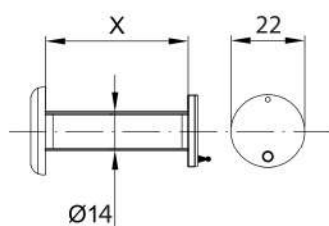

Pedret

Mirillas ópticas, Barcelona
Door viewers

Širokougona špijunka, telo puni mesing Ø14mm
plastična leća, tanki poklopac

- EVC X = 15-25mm
- EVL X = 35-55mm
- EVLE X = 55-70mm

Površinska obrada: hrom sjaj, hrom mat, mesing sjaj.

Širokougona špijunka, telo puni mesing Ø14mm
plastična leća, debeli poklopac

- SALE X = 55-70mm
- SWLE X = 50-80mm

Površinska obrada: hrom sjaj.

Širokougona špijunka, telo puni mesing Ø16mm
plastična leća, debeli poklopac

More easy to operate
More security to view

GS8040

Model: GS8040
4.0"HD

Specification:

Fits door 30-110mm
(1.18"-4.32")
Fits barrel hole: 14-28mm
Sensor: 2.0 Mega Pixel CMOS
LCD screen: 4.0" TFT 800x480
Power source: 3AAA Batteries
(good for approx. 4000 "peep")
View angle: 160 degree
Weight: 220g (battery: 96g)
Size: 122(W)x66(H)x16(D)mm

Contents:

Digital door viewer
Camera and the mainframe

User manual   

GS9040

Model: GS9040
4.0"HD
DDV

Specification:

Fits door 30-110mm
(1.18"-4.32")
Fits barrel hole: 14-28mm
Sensor: 2.0 Mega Pixel CMOS
LCD screen: 4.0" TFT 800x480
Power source: 3AAA Batteries
(good for approx. 3000 "peep")
View angle: 160 degree
Weight: 240g (battery: 96g)
Size: 115(W)x64(H)x16(D)mm