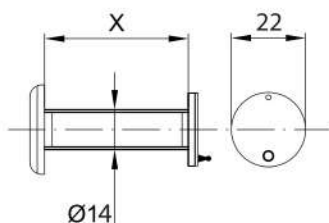

Širokougona špijunka za PROTIVPOŽARNA vrata,
staklena leća, telo puni mesing Ø14mm, debeli
poklopac

- SWLAF, EI 30 X = 35-60mm
- SWLAF, EI 60 X = 70-90mm

Površinska obrada: hrom sjaj.

Delovi i pribor za špijunkte

1

2

3

4

1. Adapter poklopac Ø45mm, unutrašnji
2. Adapter poklopac Ø50mm, vanjski
3. Produžeci 10mm, Ø14mm, Ø16mm
4. Zvekiri sa rupom za špijunku

Površinska obrada: hrom sjaj, hrom mat, mesing sjaj.

Pedret