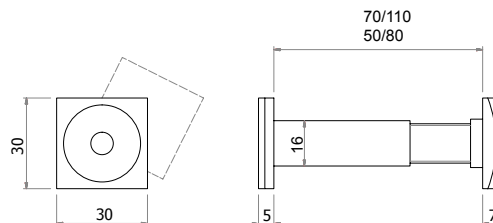

Codice Code	"L" Min	"L" Max	Materiale Material	Finitura Finishing
SP/O/O50X80X14	50	80	Ottone - <i>Brass</i>	Ottone lucido verniciato - <i>Polished brass</i>
SP/O/B50X80X14	50	80	Ottone - <i>Brass</i>	Ottone graffiato - <i>Scratched brass</i>
SP/O/CL50X80X14	50	80	Ottone - <i>Brass</i>	Cromo lucido - <i>Polished chrome</i>
SP/O/CS50X80X14	50	80	Ottone - <i>Brass</i>	Cromo satinato - <i>Satin chrome</i>
SP/O/NO50X80X14	50	80	Ottone - <i>Brass</i>	Nero opaco - <i>Matt black</i>

Codice Code	"L" Min	"L" Max	Materiale Material	Finitura Finishing
SP/O/O70X110X14	70	110	Ottone - <i>Brass</i>	Ottone lucido verniciato - <i>Polished brass</i>
SP/O/B70X110X14	70	110	Ottone - <i>Brass</i>	Ottone graffiato - <i>Scratched brass</i>
SP/O/CL70X110X14	70	110	Ottone - <i>Brass</i>	Cromo lucido - <i>Polished chrome</i>
SP/O/CS70X110X14	70	110	Ottone - <i>Brass</i>	Cromo satinato - <i>Satin chrome</i>
SP/O/NO70X110X14	70	110	Ottone - <i>Brass</i>	Nero opaco - <i>Matt black</i>