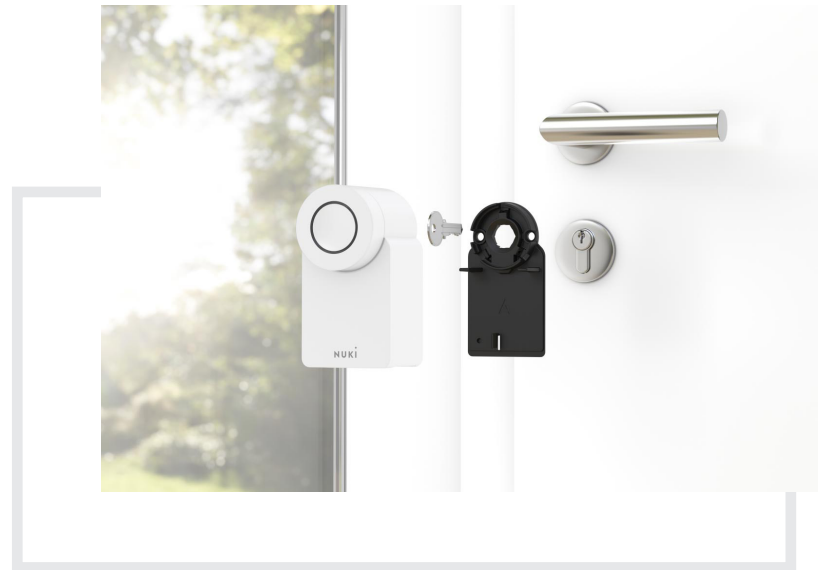

BENEFITS

SMART

Nuki unlocks your door automatically when you come home and locks it again when you leave. The key stays in the lock while your phone stays in your pocket.

SIMPLE

The Nuki Smart Lock is mounted on the inside of your existing door lock and ready to be used within three minutes without any further assistance. No screws, no drills.

SECURE

Stay in control of your Nuki Smart Lock by checking the status of your lock on your smartphone and by managing access permissions for your friends and loved-ones remotely.

THE ELECTRONIC DOOR LOCK FOR EVERYONE

FAST & EASY INSTALLATION

No modifications are required before fitting a Nuki. You fasten or stick the electronic door lock to your existing cylinder on the inside of the door. This means both variants can be removed without leaving a trace, making them ideal for renters. You can set up, operate and manage all your Nuki products with the Nuki app.

Nuki is known for retrofittable access solutions that simplify your everyday life. Smart, simple, secure – for keyless access to your home. The Smart Lock 3.0 turns your door into a smart access system and your smartphone into an intelligent key.