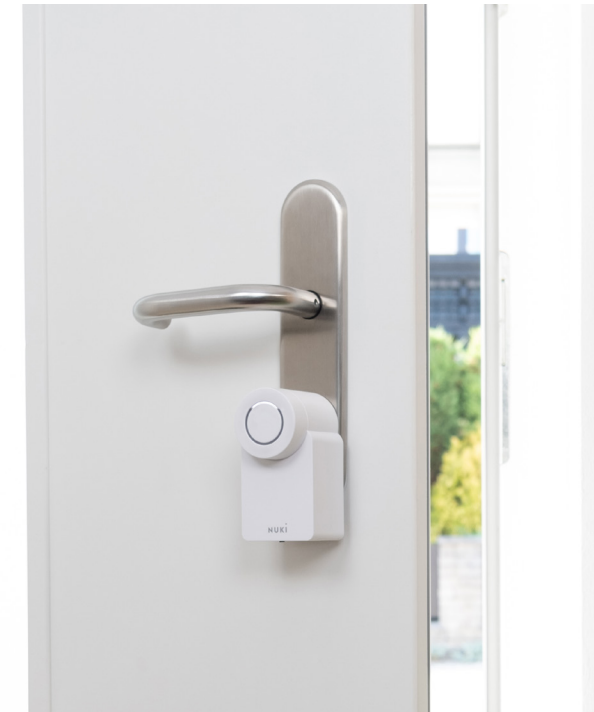

NUKI

SMART LOCK 3.0

WWW.NUKI.IO

SMART • SIMPLE • SECURE

Your entry into the smart home universe