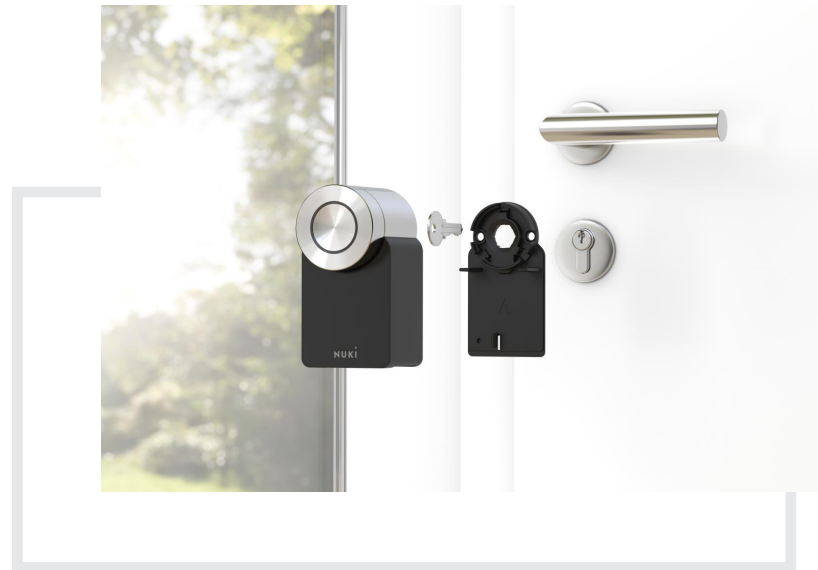

BENEFITS

SMART

Nuki unlocks your door automatically when you come home and locks it again when you leave. The key stays in the lock while your phone stays in your pocket.

SIMPLE

The Nuki Smart Lock is mounted on the inside of your existing door lock and ready to be used within three minutes without any further assistance. No screws, no drills.

SECURE

Stay in control of your Nuki Smart Lock by checking the status of your lock on your smartphone and by managing access permissions for your friends and loved-ones remotely.

THE EVOLUTION OF OPENING DOORS

FAST & EASY INSTALLATION

No modifications are required before fitting a Nuki. You fasten or stick the electronic door lock to your existing cylinder on the inside of the door. This means both variants can be removed without leaving a trace, making them ideal for renters. You can set up, operate and manage all your Nuki products with the Nuki app.

Nuki is known for retrofittable access solutions that simplify your everyday life.

Smart, simple, secure – for keyless access to your home. The Smart Lock 3.0 turns your door into a smart access system and your smartphone into an intelligent key.