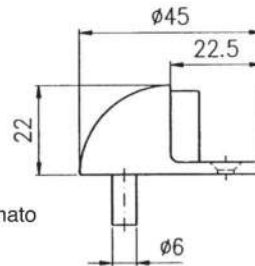

Art. 267/C

in ottone cromato
laiton chromé
chromed brass
laton cromado

Art. 267/CS

in ottone cromato satinato
laiton chromé satin
chromed mat brass
laton cromado satin